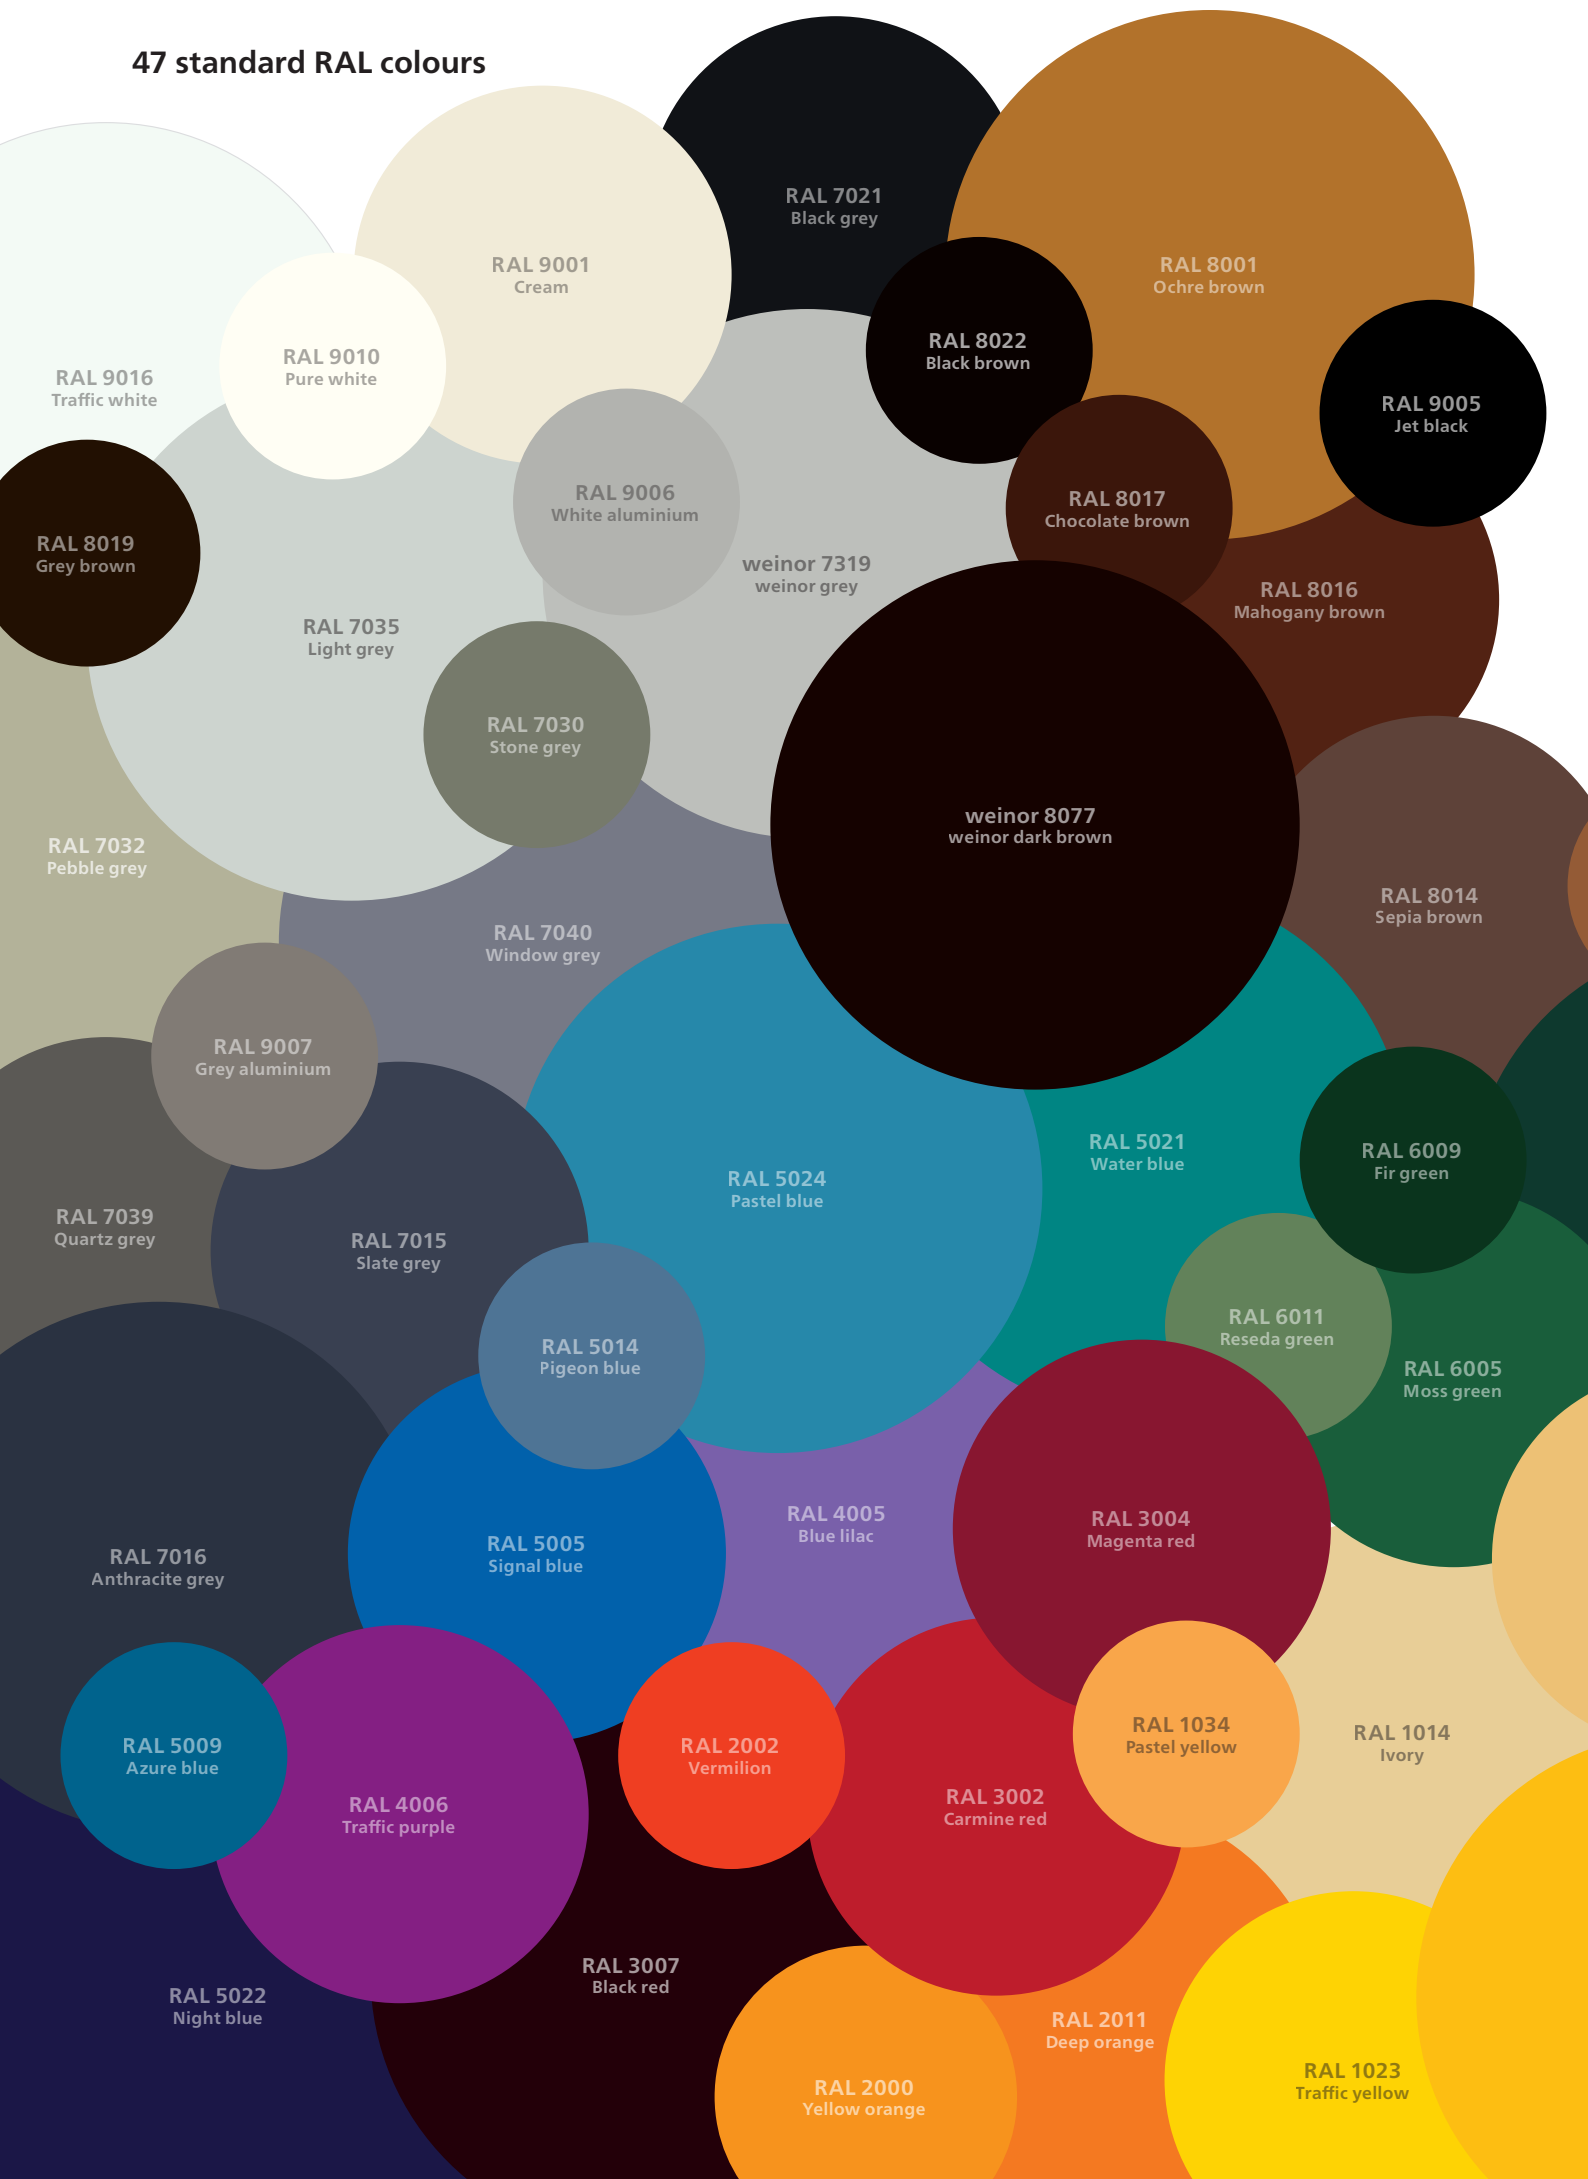

my collections, weinor's new fabric range consists of 3 different colour ways with a total of 143 patterns in total.

weinor fabrics are made from polyester or acrylic and are spinneret dyed. This guarantees outstanding durability, consistently radiant colours and great UV resistance.

momentum, mélange and not crazy.
Choose your favourite pattern from the 3 well selected colour ways. Whether it's timeless neutral, harmonious or creative trends – we have the right material and matching colour for every taste.

my collections
High-quality awning fabrics

47 standard RAL colours

Over 200 modern FRAME COLOURS

Colour manufacturers make every effort to guarantee colour stability. Despite this, as a result of the ban on the use of heavy metals in powder coatings, it therefore cannot be excluded that colours in general, and Fire Red (RAL 3000) in particular, may fade with time. Colours may differ significantly due to the printing process.